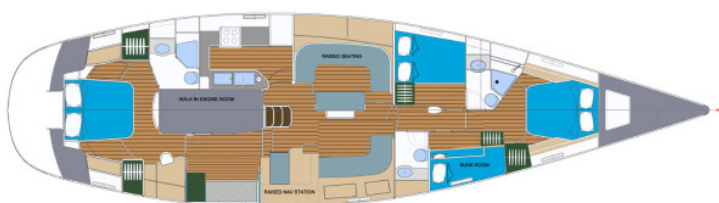

Layout

In the cockpit there is a spacious outdoor eating area and a BBQ, perfect to create that holiday feeling. She has a spray hood, bimini, cockpit cushions and sunbathing mats. Below decks the aft master cabin is very spacious and includes a king size bed with a large ensuite, dresser and 32" TV. Forward of the saloon is a bunk cabin and a double cabin with shared heads and forward of them is a VIP double cabin with en-suite. Depending on your needs the crew will use either the double or bunk cabin.

Equipped with generator, water-maker, air-conditioning and heating throughout all cabins, she is perfect for exploring these northern destinations. There is a comprehensive media system with dvd kaleidoscope system (100's of movies and music albums). Also fitted with an ice-maker, washer dryer, flat screen TVs in the saloon and master cabin, a dedicated 'beer only' fridge, she's ready for anything.

Performance

A large amount of marine technology and research was implemented into the design of the Discovery 67. This includes composite hull materials such as Vinylester and Kevlar, specially designed coatings to prevent osmosis, and some very lightweight foam core acoustic and thermal insulation. These lightweight materials not only provide a very strong basis to the vessel, with increased impact resistance, but also allow for much better performance at sea.