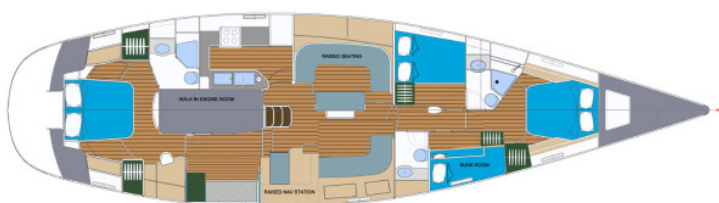

Layout

In the cockpit there is a spacious outdoor eating area and a BBQ, perfect to create that holiday feeling. She has a spray hood, bimini, cockpit cushions and sunbathing mats. Below decks the aft master cabin is very spacious and includes a king size bed with a large ensuite, dresser and 32" TV. Forward of the saloon is a bunk cabin and a double cabin with shared heads and forward of them is a VIP double cabin with en-suite. Depending on your needs the crew will use either the double or bunk cabin.

At a Glance:

Up to 6 guests cruising, 2 crew - captain & cook/ hostess

Cruising speed 8 – 10 knots

Specification

Length 20.79m

Beam 5.63m

Draft 2.60m

Layout